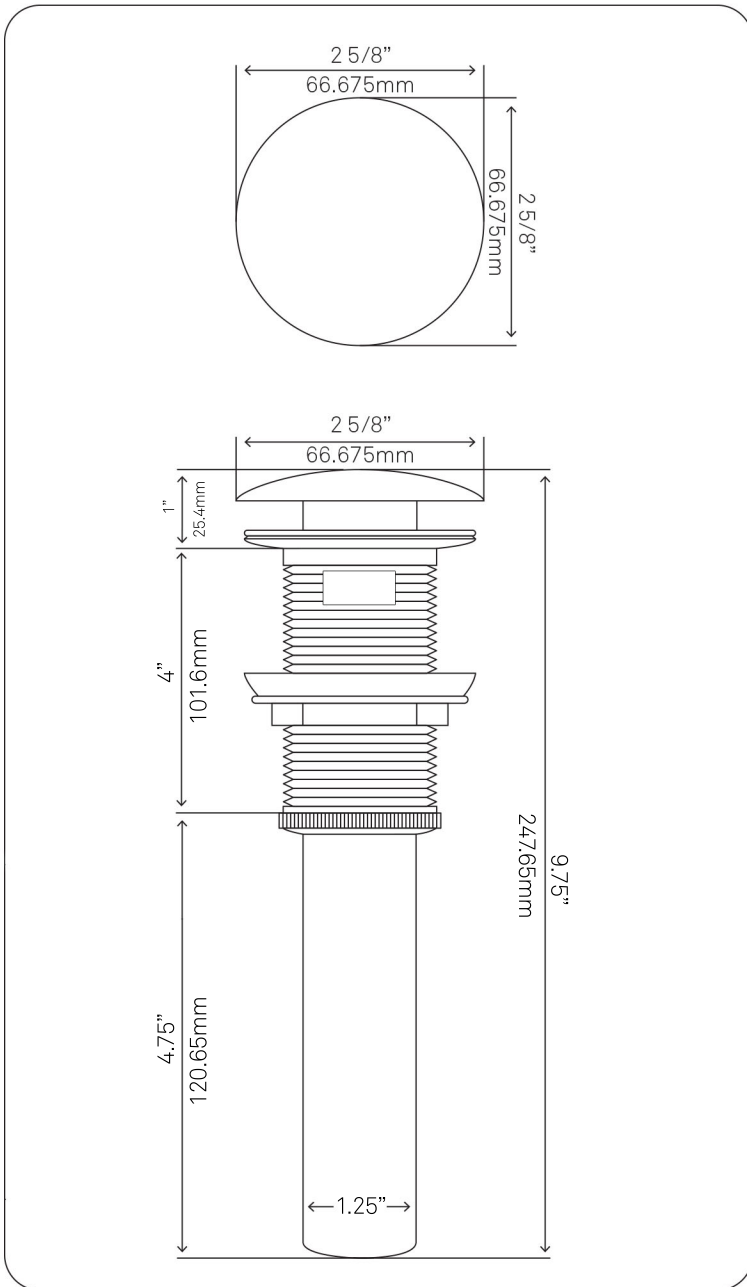

NOTES

Novatto reserves the right (1) to make changes in specifications and materials, and (2) to change or discontinue models, both without notice or obligation. Dimensions are for reference only, see www.NovattoInc.com for finish options and product availability.

Novatto Inc
TOLL FREE 844.404.4242
www.NovattoInc.com